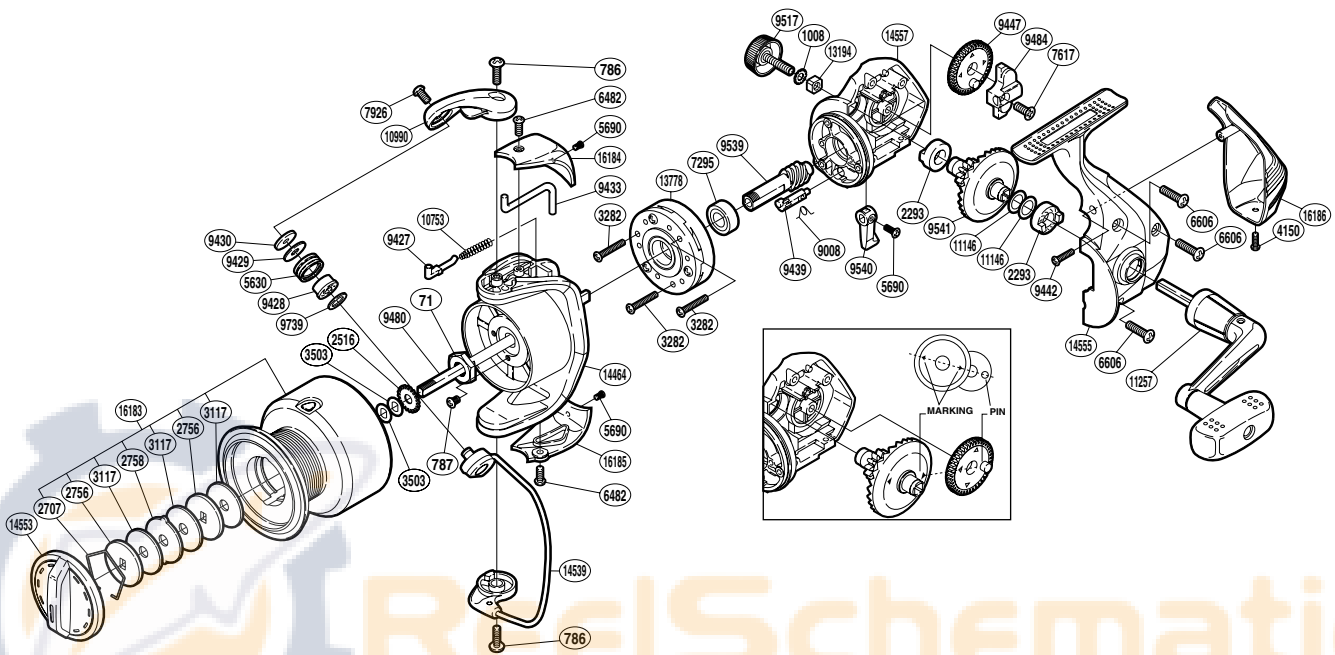

SHIMANO

ALIVIO

ALV-4000FD

(51SG704004G)

Please note that the number of adjusting washers may not be the same as shown in the exploded views. (Adjustment will vary with each individual product.)

Part No.	Description	Part No.	Description	Part No.	Description
RD 0071	Rotor Nut	RD 7295	Ball Bearing	RD 9541	Drive Gear
RD 0786	Screw	RD 7617	Screw	RD 9739	Bearing Spacer
RD 0787	Screw	RD 7926	Screw	RD10753	Bail Spring
RD 1008	Handle Lock Washer	RD 9008	Anti-Reverse Cam Spring	RD10990	Bail Arm
RD 2293	Drive Gear Bushing	RD 9427	Bail Spring Guide	RD11146	Washer
RD 2516	Spool Support	RD 9428	Line Roller Bushing	RD11257	Handle Assembly
RD 2707	Drag Washers Retainer	RD 9429	Line Roller Spacer	RD13194	Handle Screw Lock
RD 2756	Key Washer	RD 9430	Line Roller Washer	RD13778	Roller Clutch Assembly
RD 2758	Eared Washer	RD 9433	Bail Trip Lever	RD14464	Rotor
RD 3117	Drag Washer	RD 9439	Anti-Reverse Cam	RD14539	Bail Assembly
RD 3282	Screw	RD 9442	Screw	RD14553	Drag Knob
RD 3503	Spool Washer	RD 9447	Oscillating Gear	RD14555	Side Cover
RD 4150	Screw	RD 9480	Main Shaft	RD14557	Body
RD 5630	Line Roller	RD 9484	Oscillating Slider	RD16183	Spool Assembly
RD 5690	Screw	RD 9517	Handle Screw Cap	RD16184	Bail Spring Cover
RD 6482	Screw	RD 9539	Pinion Gear	RD16185	Bail Hold Support Guard
RD 6606	Screw	RD 9540	Anti-Reverse Lever	RD16186	Rear Protector